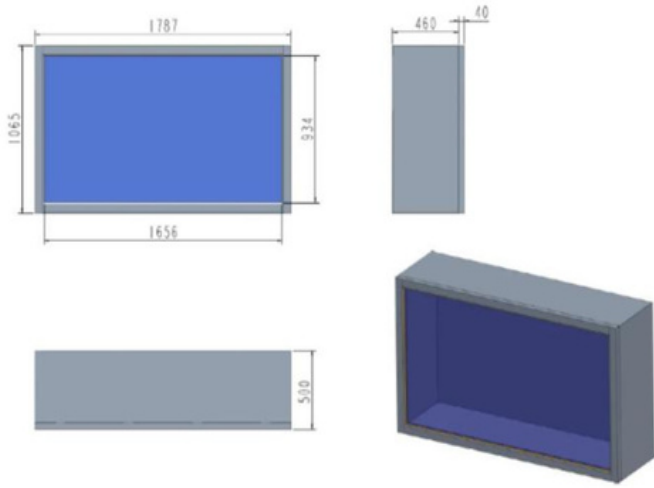

Size	21.5 inch	32 inch	43 inch	49 inch	55 inch	65 inch	75 inch	86 inch
Whole size	581*372*300mm	805*498*350mm	1043*633*300mm	1174*704*350mm	1314*788*350mm	1530*905*350mm	1787*1065*500mm	2032*1203*500mm
Display area	481*272mm	705*396mm	941*537mm	1074*604mm	1210*684mm	1430*805mm	1656*934mm	1897*1068mm
Resolution	3000:1 <5ms W	1920*1080	1920*1080	1920*1080	1920*1080	1920*1080	3840*2160	3840*2160
Aspect ratio	No bluetooth Infrared touch i3-4th generation							
Brightness	Windows 10 4GB RAM 128GB SSD Support							
Color	HDMI,VGA,USB 50000h Tempered glass+Cold-							
Contrast	rolled steel+ Metal paint							
Response time								
WiFi&bluetooth								
Touch type								
CPU								
OS								
Memory								
Storage								
Interface support								
Life span								
Material								
Operating temperature	0-60°C							
Power consumption	> 60W							
Voltage	110V-240V							
Open method	Front door opening, rear door opening							

Product Dimension

21.5 inch

32 inch

43 inch

49 inch

55 inch

Horizontal

Portrait

55" Dual Screen

65 inch

Horizontal

Portrait

75 inch

Horizontal

Portrait

86 inch

Horizontal

Portrait