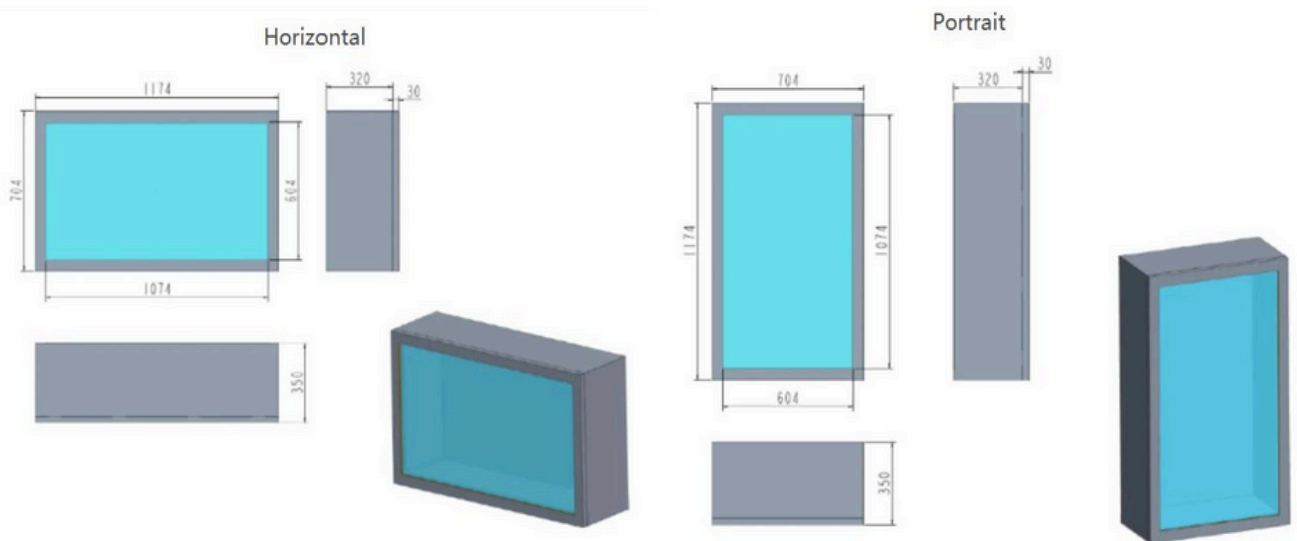

Size	21.5 inch	32 inch	43 inch	49 inch	55 inch	65 inch	75 inch	86 inch
Whole size	581*372*300mm	805*498*350mm	1043*633*300mm	1174*704*350mm	1314*788*350mm	1530*905*350mm	1787*1065*500mm	2032*1203*500mm
Display area	481*272mm	705*396mm	941*537mm	1074*604mm	1210*684mm	1430*805mm	1656*934mm	1897*1068mm
Resolution	3000:1 <5ms W	1920*1080	1920*1080	1920*1080	1920*1080	1920*1080	3840*2160	3840*2160
Aspect ratio	No bluetooth Infrared touch i3-4th generation							
Brightness	Windows 10 4GB RAM 128GB SSD Support							
Color	HDMI,VGA,USB 50000h Tempered glass+Cold-							
Contrast	rolled steel+ Metal paint							
Response time								
WiFi&bluetooth								
Touch type								
CPU								
OS								
Memory								
Storage								
Interface support								
Life span								
Material								
Operating temperature	0-60°C							
Power consumption	> 60W							
Voltage	110V-240V							
Open method	Front door opening, rear door opening							

Product Dimension

21.5 inch

32 inch

43 inch

49 inch

55 inch

Horizontal

Portrait

55" Dual Screen

65 inch

Horizontal

Portrait

75 inch

Horizontal

Portrait

86 inch