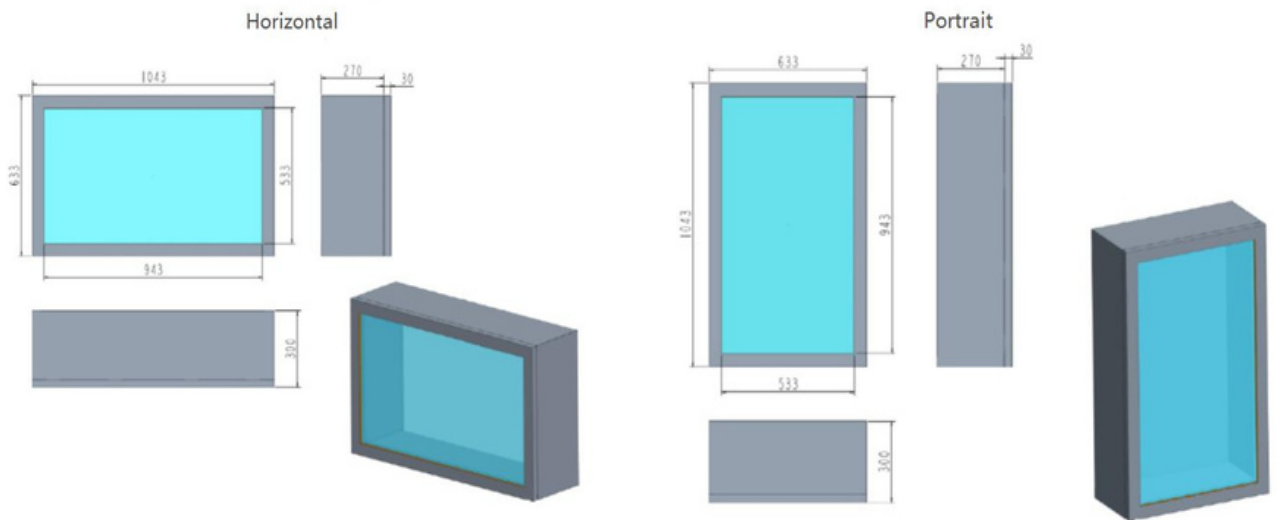

Size	21.5 inch	32 inch	43 inch	49 inch	55 inch	65 inch	75 inch	86 inch
Whole size	581*372*300mm	805*498*350mm	1043*633*300mm	1174*704*350mm	1314*788*350mm	1530*905*350mm	1787*1065*500mm	2032*1203*500mm
Display area	481*272mm	705*396mm	941*537mm	1074*604mm	1210*684mm	1430*805mm	1656*934mm	1897*1068mm
Resolution	3000:1 <5ms W	1920*1080	1920*1080	1920*1080	1920*1080	1920*1080	3840*2160	3840*2160
Aspect ratio	No bluetooth Infrared touch i3-4th generation							
Brightness	Windows 10 4GB RAM 128GB SSD Support							
Color	HDMI,VGA,USB 50000h Tempered glass+Cold-							
Contrast	rolled steel+ Metal paint							
Response time								
WiFi&bluetooth								
Touch type								
CPU								
OS								
Memory								
Storage								
Interface support								
Life span								
Material								
Operating temperature	0-60°C							
Power consumption	> 60W							
Voltage	110V-240V							
Open method	Front door opening, rear door opening							

Product Dimension

21.5 inch

32 inch

43 inch

49 inch

55 inch

Horizontal

Portrait

55" Dual Screen

65 inch

Horizontal

Portrait

75 inch

Horizontal

Portrait

86 inch