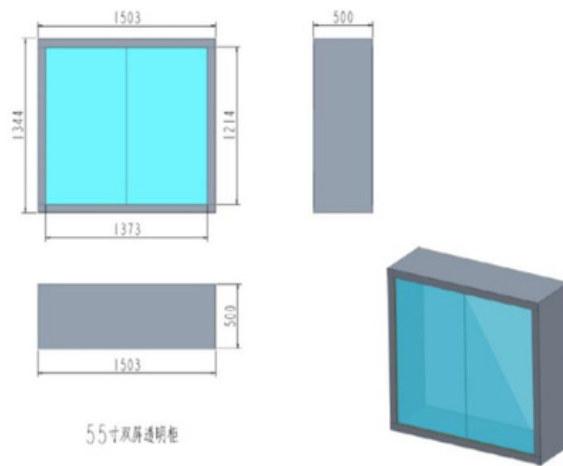

Compared with the traditional display showcase, the 3D image transparent display cabinet brings more fun to the product display and brings unprecedented Visual experience to the user.

Product Specification

Size	21.5 inch	32 inch	43 inch	49 inch	55 inch	65 inch	75 inch	86 inch
Whole size	581*372*300mm	805*498*350mm	1043*633*300mm	1174*704*350mm	1314*788*350mm	1530*905*350mm	1787*1065*500mm	2032*1203*500mm
Display area	481*272mm	705*396mm	941*537mm	1074*604mm	1210*684mm	1430*805mm	1656*934mm	1897*1068mm
Resolution	3000:1 <5ms W	1920*1080	1920*1080	1920*1080	1920*1080	1920*1080	3840*2160	3840*2160
Aspect ratio	No bluetooth Infrared touch i3-4th generation							
Brightness	Windows 10 4GB RAM 128GB SSD Support							
Color	HDMI,VGA,USB 50000h Tempered glass+Cold-							
Contrast	rolled steel+ Metal paint							
Response time								
WiFi&bluetooth								
Touch type								
CPU								
OS								
Memory								
Storage								
Interface support								
Life span								
Material								
Operating temperature	0-60°C							
Power consumption	> 60W							
Voltage	110V-240V							
Open method	Front door opening, rear door opening							

Product Dimension

21.5 inch

32 inch

43 inch

49 inch

55 inch

Horizontal

Portrait

55" Dual Screen

65 inch

Horizontal

Portrait

75 inch

Horizontal

Portrait

86 inch