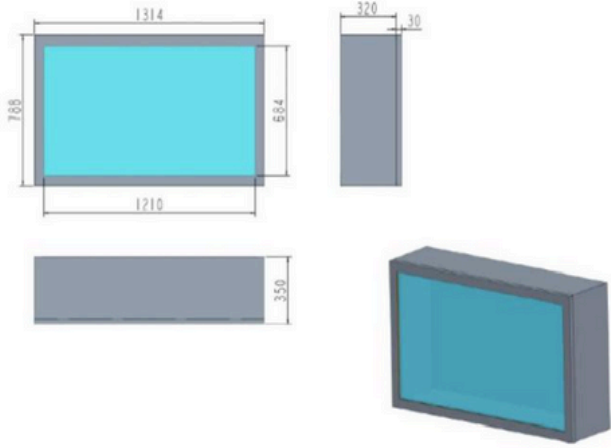

Size	21.5 inch	32 inch	43 inch	49 inch	55 inch	65 inch	75 inch	86 inch
Whole size	581*372*300mm	805*498*350mm	1043*633*300mm	1174*704*350mm	1314*788*350mm	1530*905*350mm	1787*1065*500mm	2032*1203*500mm
Display area	481*272mm	705*396mm	941*537mm	1074*604mm	1210*684mm	1430*805mm	1656*934mm	1897*1068mm
Resolution	3000:1 <5ms W	1920*1080	1920*1080	1920*1080	1920*1080	1920*1080	3840*2160	3840*2160
Aspect ratio	No bluetooth Infrared touch i3-4th generation							
Brightness	Windows 10 4GB RAM 128GB SSD Support							
Color	HDMI,VGA,USB 50000h Tempered glass+Cold-							
Contrast	rolled steel+ Metal paint							
Response time								
WiFi&bluetooth								
Touch type								
CPU								
OS								
Memory								
Storage								
Interface support								
Life span								
Material								
Operating temperature	0-60°C							
Power consumption	> 60W							
Voltage	110V-240V							
Open method	Front door opening, rear door opening							

Product Dimension

21.5 inch

32 inch

43 inch

49 inch

55 inch

Horizontal

Portrait

55" Dual Screen

65 inch

Horizontal

Portrait

75 inch

Horizontal

Portrait

86 inch