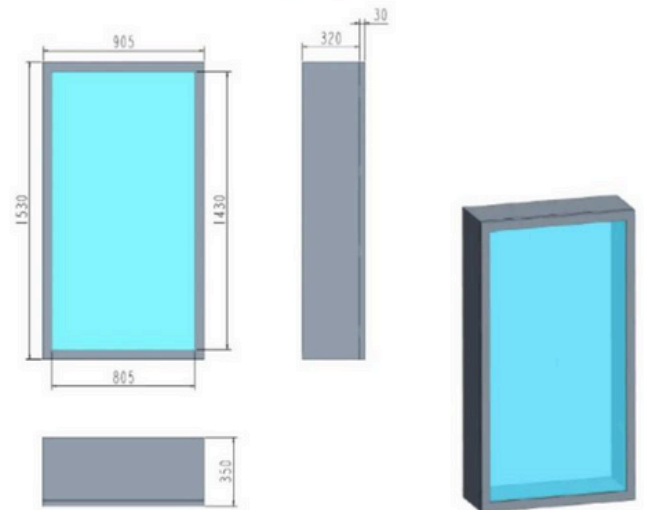

Size	21.5 inch	32 inch	43 inch	49 inch	55 inch	65 inch	75 inch	86 inch
Whole size	581*372*300mm	805*498*350mm	1043*633*300mm	1174*704*350mm	1314*788*350mm	1530*905*350mm	1787*1065*500mm	2032*1203*500mm
Display area	481*272mm	705*396mm	941*537mm	1074*604mm	1210*684mm	1430*805mm	1656*934mm	1897*1068mm
Resolution	3000:1 <5ms W	1920*1080	1920*1080	1920*1080	1920*1080	1920*1080	3840*2160	3840*2160
Aspect ratio	No bluetooth Infrared touch i3-4th generation							
Brightness	Windows 10 4GB RAM 128GB SSD Support							
Color	HDMI,VGA,USB 50000h Tempered glass+Cold-							
Contrast	rolled steel+ Metal paint							
Response time								
WiFi&bluetooth								
Touch type								
CPU								
OS								
Memory								
Storage								
Interface support								
Life span								
Material								
Operating temperature	0-60°C							
Power consumption	> 60W							
Voltage	110V-240V							
Open method	Front door opening, rear door opening							

Product Dimension

21.5 inch

32 inch

43 inch

49 inch

55 inch

Horizontal

Portrait

55" Dual Screen

65 inch

Horizontal

Portrait

75 inch

Horizontal

Portrait

86 inch

Horizontal

Portrait