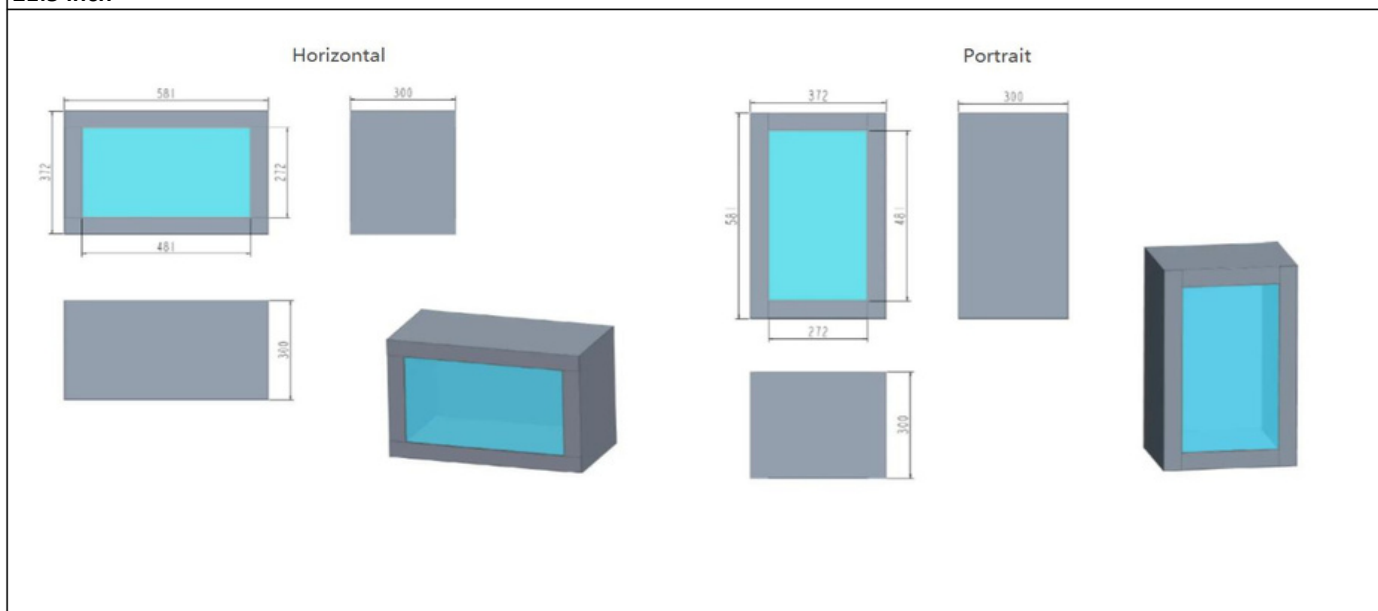

REV3D UP

THE ORIGINAL 3D ART OF FORMULA 1

Open the door from back side

Open the door from the front side

Open the door from the side

Transparent LCD Screen Showcase

Product introduction:

Transparent LCD showcase, also known as "transparent screen display cabinet, transparent LCD display cabinet", this is a series of equipment that breaks through conventional display products. Through the transparent screen, a more pleasing human- machine interaction is developed, which makes the display information more intuitive and clearer.

Compared with the traditional display showcase, the 3D image transparent display cabinet brings more fun to the product display and brings unprecedented Visual experience to the user.

Product Specification

Size	21.5 inch	32 inch	43 inch	49 inch	55 inch	65 inch	75 inch	86 inch
Whole size	581*372*300mm	805*498*350mm	1043*633*300mm	1174*704*350mm	1314*788*350mm	1530*905*350mm	1787*1065*500mm	2032*1203*500mm
Display area	481*272mm	705*396mm	941*537mm	1074*604mm	1210*684mm	1430*805mm	1656*934mm	1897*1068mm
Resolution	3000:1 <5ms W	1920*1080	1920*1080	1920*1080	1920*1080	1920*1080	3840*2160	3840*2160
Aspect ratio	No bluetooth Infrared touch i3-4th generation							
Brightness	Windows 10 4GB RAM 128GB SSD Support							
Color	HDMI,VGA,USB 50000h Tempered glass+Cold-							
Contrast	rolled steel+ Metal paint							
Response time								
WiFi&bluetooth								
Touch type								
CPU								
OS								
Memory								
Storage								
Interface support								
Life span								
Material								
Operating temperature	0-60°C							
Power consumption	> 60W							
Voltage	110V-240V							
Open method	Front door opening, rear door opening							

Product Dimension

21.5 inch

32 inch

43 inch

49 inch

55 inch

Horizontal

Portrait