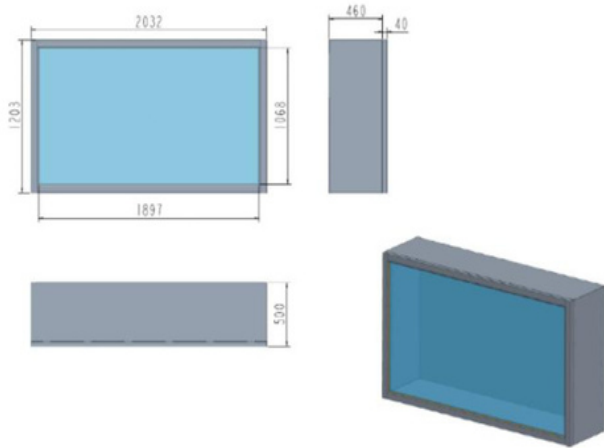

Size	21.5 inch	32 inch	43 inch	49 inch	55 inch	65 inch	75 inch	86 inch
Whole size	581*372*300mm	805*498*350mm	1043*633*300mm	1174*704*350mm	1314*788*350mm	1530*905*350mm	1787*1065*500mm	2032*1203*500mm
Display area	481*272mm	705*396mm	941*537mm	1074*604mm	1210*684mm	1430*805mm	1656*934mm	1897*1068mm
Resolution	3000:1 <5ms W	1920*1080	1920*1080	1920*1080	1920*1080	1920*1080	3840*2160	3840*2160
Aspect ratio	No bluetooth Infrared touch i3-4th generation							
Brightness	Windows 10 4GB RAM 128GB SSD Support							
Color	HDMI,VGA,USB 50000h Tempered glass+Cold-							
Contrast	rolled steel+ Metal paint							
Response time								
WiFi&bluetooth								
Touch type								
CPU								
OS								
Memory								
Storage								
Interface support								
Life span								
Material								
Operating temperature	0-60°C							
Power consumption	> 60W							
Voltage	110V-240V							
Open method	Front door opening, rear door opening							

Product Dimension

21.5 inch

32 inch

43 inch

49 inch

55 inch

Horizontal

Portrait

55" Dual Screen

65 inch

Horizontal

Portrait

75 inch

Horizontal

Portrait

86 inch

Horizontal

Portrait