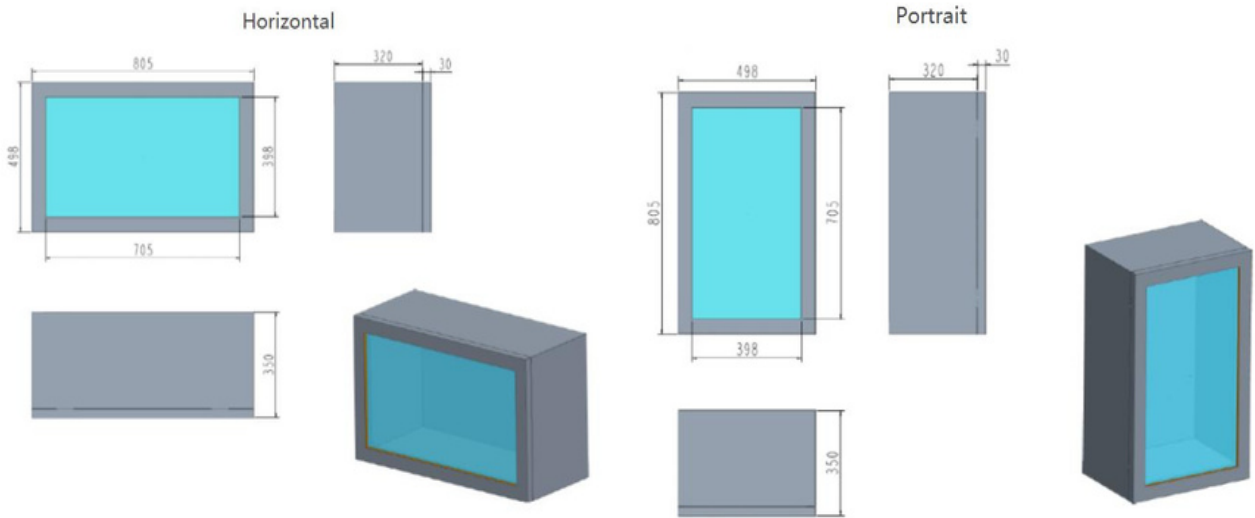

REV3D UP

THE ORIGINAL 3D ART OF FORMULA 1

Open the door from back side

Open the door from the front side

Open the door from the side

Transparent LCD Screen Showcase

Product introduction:

Transparent LCD showcase, also known as "transparent screen display cabinet, transparent LCD display cabinet", this is a series of equipment that breaks through conventional display products. Through the transparent screen, a more pleasing human- machine interaction is developed, which makes the display information more intuitive and clearer.

Compared with the traditional display showcase, the 3D image transparent display cabinet brings more fun to the product display and brings unprecedented Visual experience to the user.

Product Specification

Size	21.5 inch	32 inch	43 inch	49 inch	55 inch	65 inch	75 inch	86 inch
Whole size	581*372*300mm	805*498*350mm	1043*633*300mm	1174*704*350mm	1314*788*350mm	1530*905*350mm	1787*1065*500mm	2032*1203*500mm
Display area	481*272mm	705*396mm	941*537mm	1074*604mm	1210*684mm	1430*805mm	1656*934mm	1897*1068mm
Resolution	3000:1 <5ms W	1920*1080	1920*1080	1920*1080	1920*1080	1920*1080	3840*2160	3840*2160
Aspect ratio	No bluetooth Infrared touch i3-4th generation							
Brightness	Windows 10 4GB RAM 128GB SSD Support							
Color	HDMI,VGA,USB 50000h Tempered glass+Cold-							
Contrast	rolled steel+ Metal paint							
Response time								
WiFi&bluetooth								
Touch type								
CPU								
OS								
Memory								
Storage								
Interface support								
Life span								
Material								
Operating temperature	0-60°C							
Power consumption	> 60W							
Voltage	110V-240V							
Open method	Front door opening, rear door opening							

Product Dimension

21.5 inch

32 inch

43 inch

49 inch

55 inch

Horizontal

Portrait