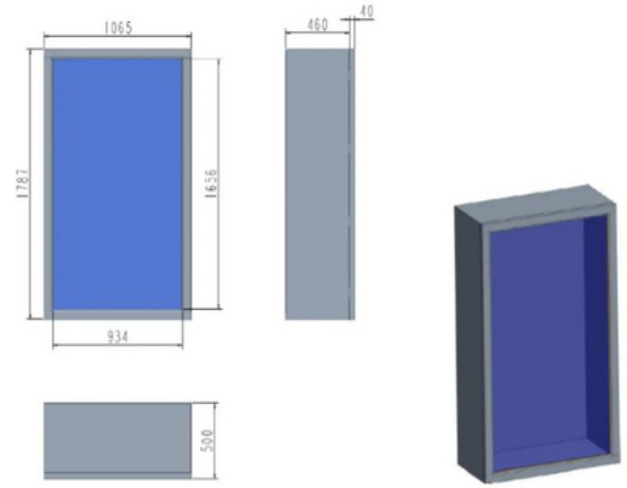

Size	21.5 inch	32 inch	43 inch	49 inch	55 inch	65 inch	75 inch	86 inch
Whole size	581*372*300mm	805*498*350mm	1043*633*300mm	1174*704*350mm	1314*788*350mm	1530*905*350mm	1787*1065*500mm	2032*1203*500mm
Display area	481*272mm	705*396mm	941*537mm	1074*604mm	1210*684mm	1430*805mm	1656*934mm	1897*1068mm
Resolution	3000:1 <5ms W	1920*1080	1920*1080	1920*1080	1920*1080	1920*1080	3840*2160	3840*2160
Aspect ratio	No bluetooth Infrared touch i3-4th generation							
Brightness	Windows 10 4GB RAM 128GB SSD Support							
Color	HDMI,VGA,USB 50000h Tempered glass+Cold-							
Contrast	rolled steel+ Metal paint							
Response time								
WiFi&bluetooth								
Touch type								
CPU								
OS								
Memory								
Storage								
Interface support								
Life span								
Material								
Operating temperature	0-60°C							
Power consumption	> 60W							
Voltage	110V-240V							
Open method	Front door opening, rear door opening							

Product Dimension

21.5 inch

32 inch

43 inch

49 inch

55 inch

Horizontal

Portrait

55" Dual Screen

65 inch

Horizontal

Portrait

75 inch

Horizontal

Portrait

86 inch

Horizontal

Portrait