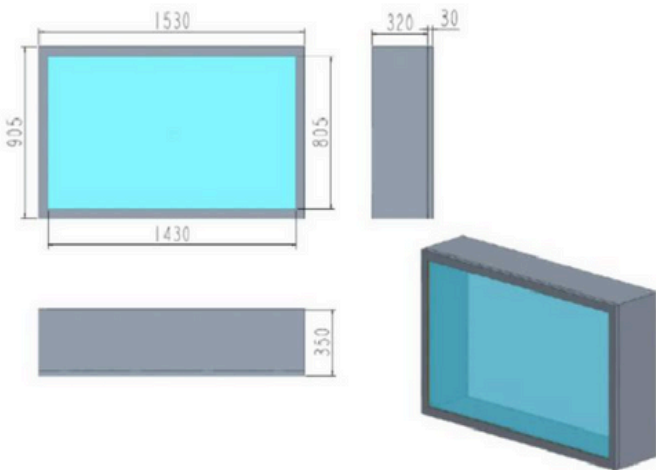

Size	21.5 inch	32 inch	43 inch	49 inch	55 inch	65 inch	75 inch	86 inch
Whole size	581*372*300mm	805*498*350mm	1043*633*300mm	1174*704*350mm	1314*788*350mm	1530*905*350mm	1787*1065*500mm	2032*1203*500mm
Display area	481*272mm	705*396mm	941*537mm	1074*604mm	1210*684mm	1430*805mm	1656*934mm	1897*1068mm
Resolution	3000:1 <5ms W	1920*1080	1920*1080	1920*1080	1920*1080	1920*1080	3840*2160	3840*2160
Aspect ratio	No bluetooth Infrared touch i3-4th generation							
Brightness	Windows 10 4GB RAM 128GB SSD Support							
Color	HDMI,VGA,USB 50000h Tempered glass+Cold-							
Contrast	rolled steel+ Metal paint							
Response time								
WiFi&bluetooth								
Touch type								
CPU								
OS								
Memory								
Storage								
Interface support								
Life span								
Material								
Operating temperature	0-60°C							
Power consumption	> 60W							
Voltage	110V-240V							
Open method	Front door opening, rear door opening							

Product Dimension

21.5 inch

32 inch

43 inch

49 inch

55 inch

Horizontal

Portrait

55" Dual Screen

65 inch

Horizontal

Portrait

75 inch

Horizontal

Portrait

86 inch