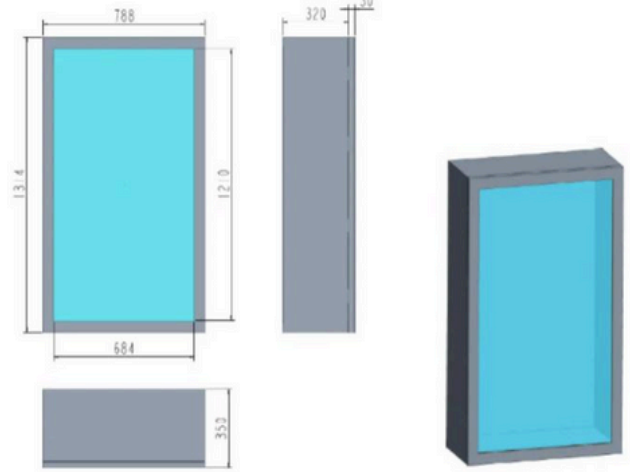

Size	21.5 inch	32 inch	43 inch	49 inch	55 inch	65 inch	75 inch	86 inch
Whole size	581*372*300mm	805*498*350mm	1043*633*300mm	1174*704*350mm	1314*788*350mm	1530*905*350mm	1787*1065*500mm	2032*1203*500mm
Display area	481*272mm	705*396mm	941*537mm	1074*604mm	1210*684mm	1430*805mm	1656*934mm	1897*1068mm
Resolution	3000:1 <5ms W	1920*1080	1920*1080	1920*1080	1920*1080	1920*1080	3840*2160	3840*2160
Aspect ratio	No bluetooth Infrared touch i3-4th generation							
Brightness	Windows 10 4GB RAM 128GB SSD Support							
Color	HDMI,VGA,USB 50000h Tempered glass+Cold-							
Contrast	rolled steel+ Metal paint							
Response time								
WiFi&bluetooth								
Touch type								
CPU								
OS								
Memory								
Storage								
Interface support								
Life span								
Material								
Operating temperature	0-60°C							
Power consumption	> 60W							
Voltage	110V-240V							
Open method	Front door opening, rear door opening							

Product Dimension

21.5 inch

32 inch

43 inch

49 inch

55 inch

Horizontal

Portrait

55" Dual Screen

65 inch

Horizontal

Portrait

75 inch

Horizontal

Portrait

86 inch